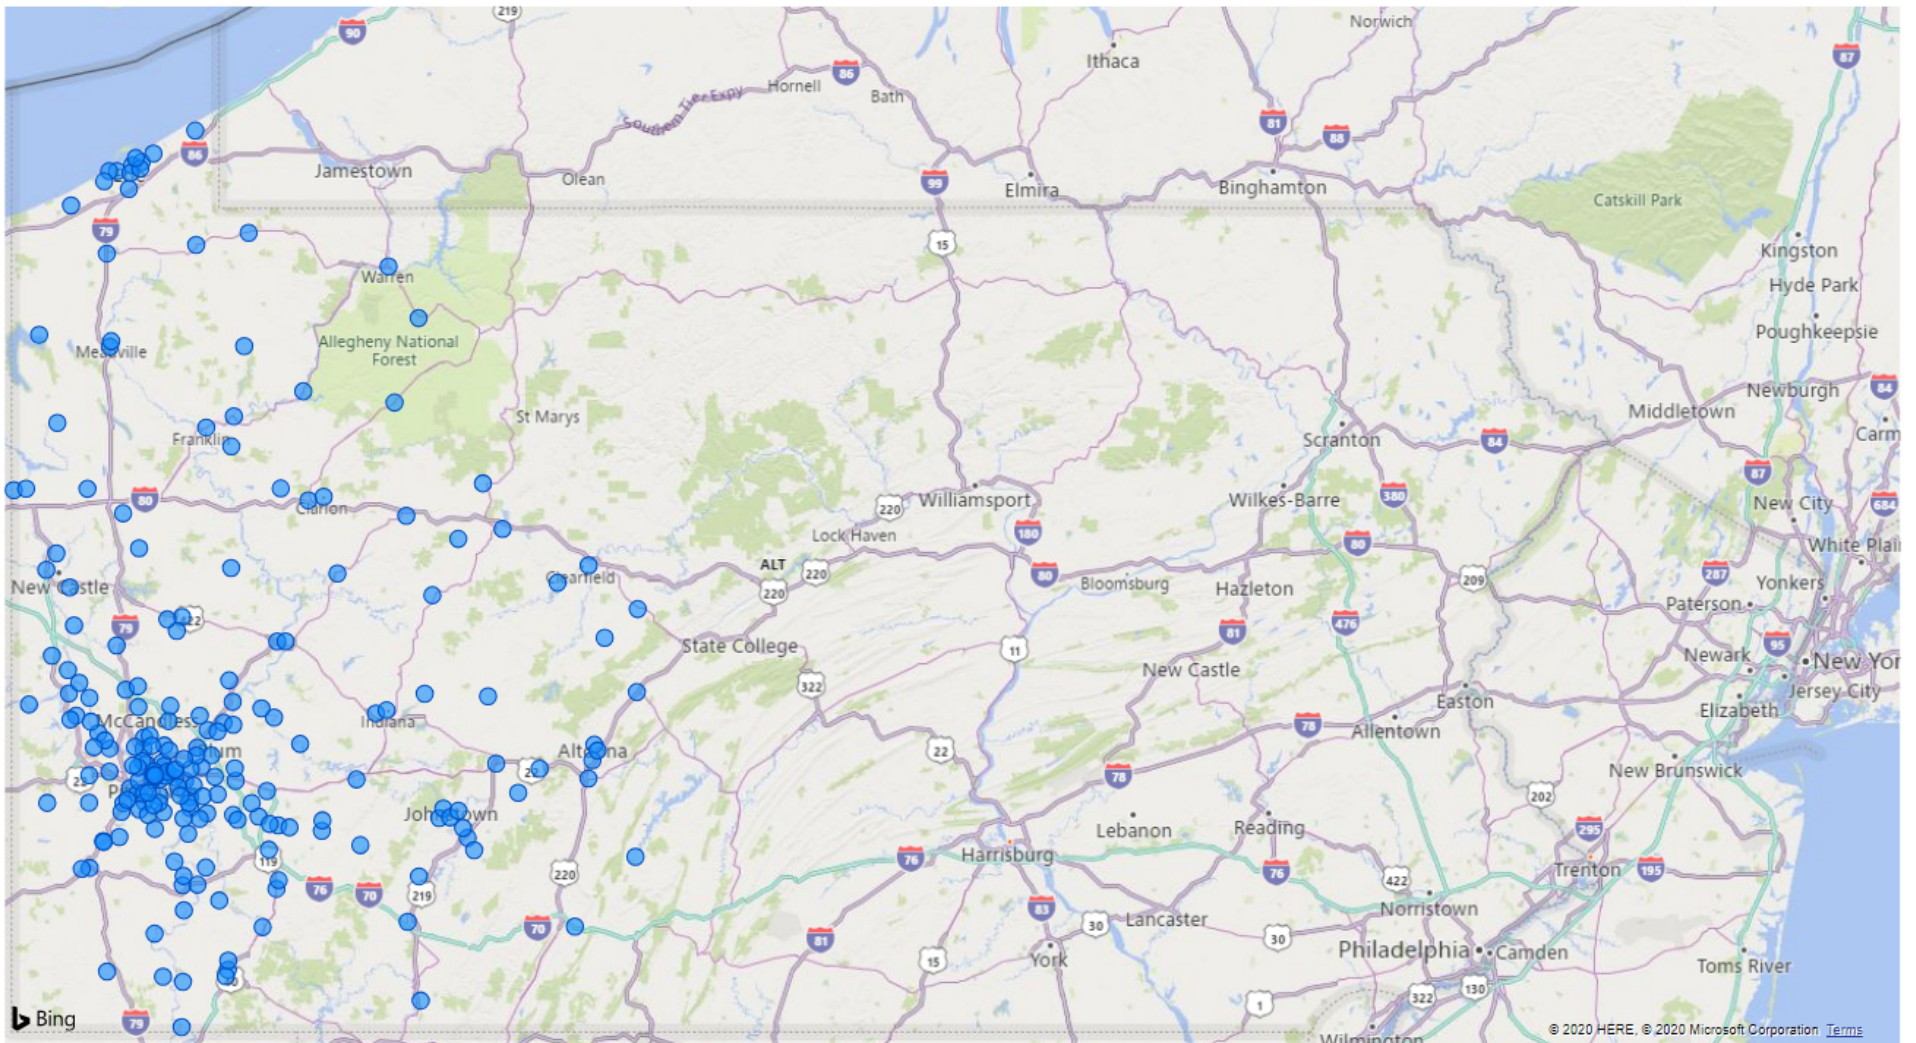

**APPENDIX I – WESTERN PENNSYLVANIA SERVICE REGION**  
(Updated June 19, 2020)

212 FW&GS delivery locations

30 licensee delivery locations

40 licensees picking up from DC

**FW&GS Delivery Locations**

Store Map Address

STORE #	ADDRESS	CITY	ZIP	SPECIAL REQUIREMENTS
503	9613 LINCOLN HWY, STE 105	BEDFORD	15522	Pallet Drop
256	1020 VILLAGE CENTER DR, STE N2B	TARENTUM	15084 - 3848	Pallet Drop
286	PINES PLZ, 1130 PERRY HWY, #20	PITTSBURGH	15237-2142	Pallet Drop, 7 a.m. Deliveries
2001	DOWNTOWN MALL, 900 WATER ST	MEADVILLE	16335-3428	Pallet Drop
2002	126 S MARTIN ST	TITUSVILLE	16354-1850	
2004	211 E ERIE ST	LINESVILLE	16424-0424	
2006	19017 PARK AVENUE PLZ	MEADVILLE	16335-4008	
3701	LAWRENCE VILLAGE PLZ, 2656 ELLWOOD RD	NEW CASTLE	16101-6299	Thursday Deliveries
3702	729 LAWRENCE AVE	ELLWOOD CITY	16117-1931	
3001	WIDEWATERS CMNS, 55 SUGAR RUN RD, STE 105	WAYNESBURG	15370-1707	
3002	BRODAK CMNS, 554 SOUTH 88 RD	CARMICHAELS	15320-1204	Biweekly Deliveries
3201	215 E MARKET ST	BLAIRSVILLE	15717-1120	
3202	575 PHILADELPHIA ST	INDIANA	15701-3901	
3203	560 FRANKLIN ST	CLYMER	15728-1183	Biweekly Deliveries
3301	160 MAIN ST	BROOKVILLE	15825-1234	
3302	567 W MAHONING ST	PUNXSUTAWNEY	15767-1909	
3303	445 MAIN ST	BROCKWAY	15824-1337	Monthly Deliveries
3305	410 MAIN ST	REYNOLDSVILLE	15851-1251	Monthly Deliveries
212	959 LIBERTY AVE	PITTSBURGH	15222-3701	
213	217 ATWOOD ST	PITTSBURGH	15213-4001	
214	THE WATERWORKS, 974 FREEPORT RD	PITTSBURGH	15238-3123	Pallet Drop, 6 a.m. Deliveries
215*	1601 LIBERTY AVE	PITTSBURGH	15222-4301	Pallet Drop, 6 a.m. Deliveries
216	102 E MAIN ST	CARNEGIE	15106-2429	
217	1110 4TH AVE	CORAOPOLIS	15108-1616	
218	2947 W LIBERTY AVE	PITTSBURGH	15216-2543	
219	KENNYWOOD SHOPS, 1326 HOFFMAN BLVD	WEST MIFFLIN	15122-2303	
220	624 ALLEGHENY RIVER BLVD	OAKMONT	15139-1539	
222*	98 VANADIUM RD, BLDG D	BRIDGEVILLE	15017-3034	Pallet Drop
223	129 LINCOLN AVE	PITTSBURGH	15209-2673	