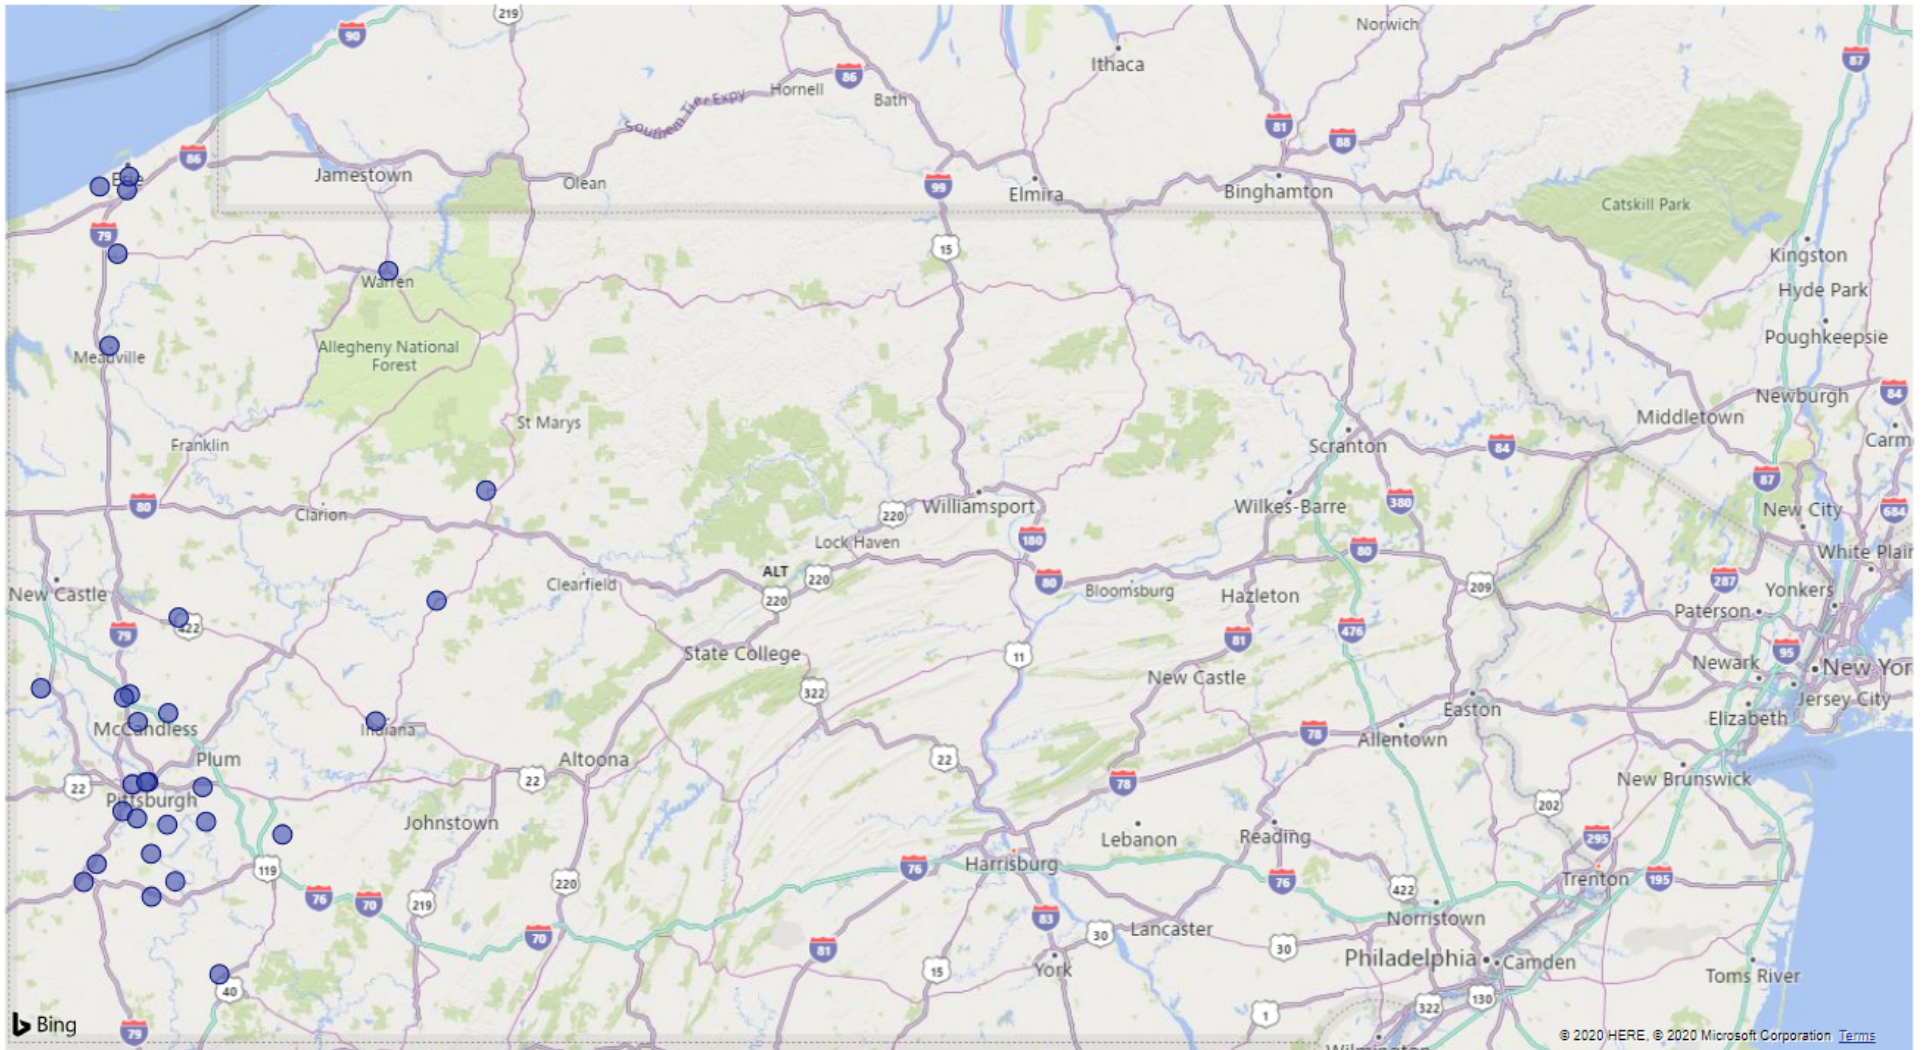

Delivery Licensee Map Address