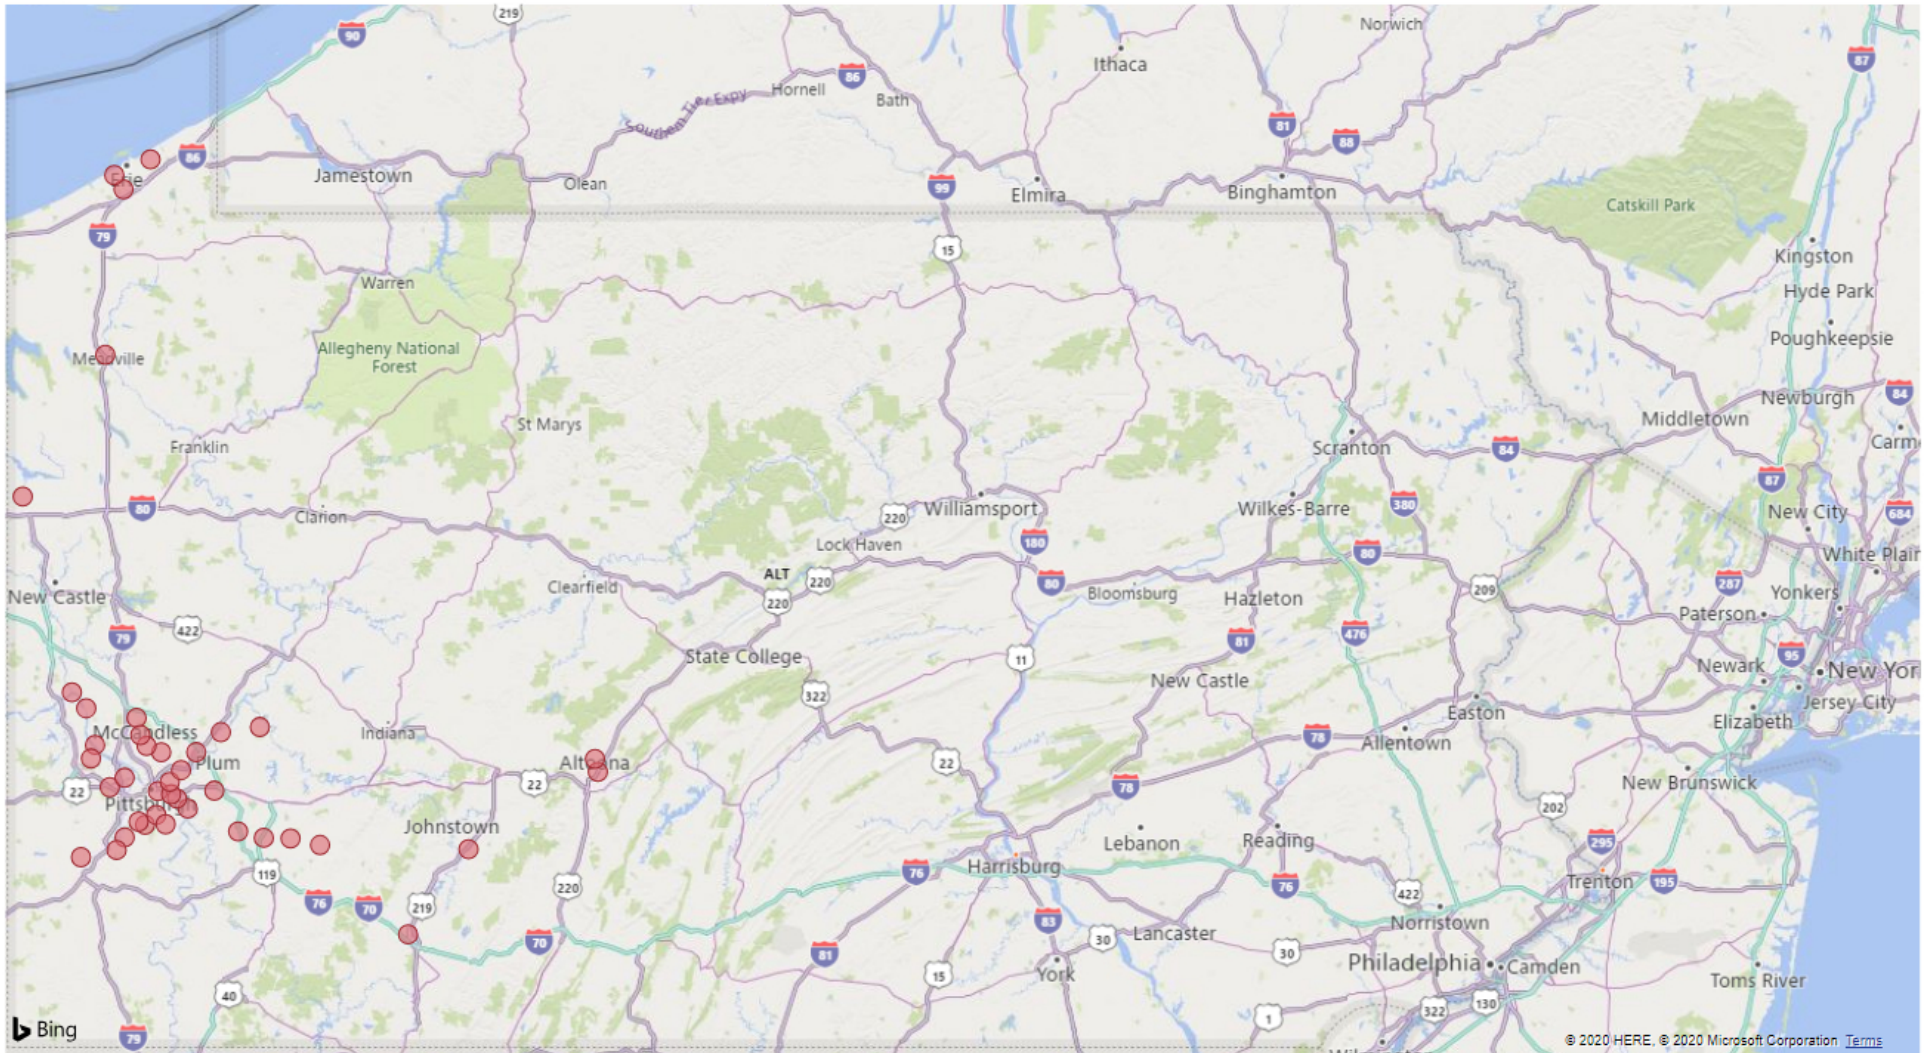

Licensee Locations Picking up at Warehouse

Pickup Licensee Map Address